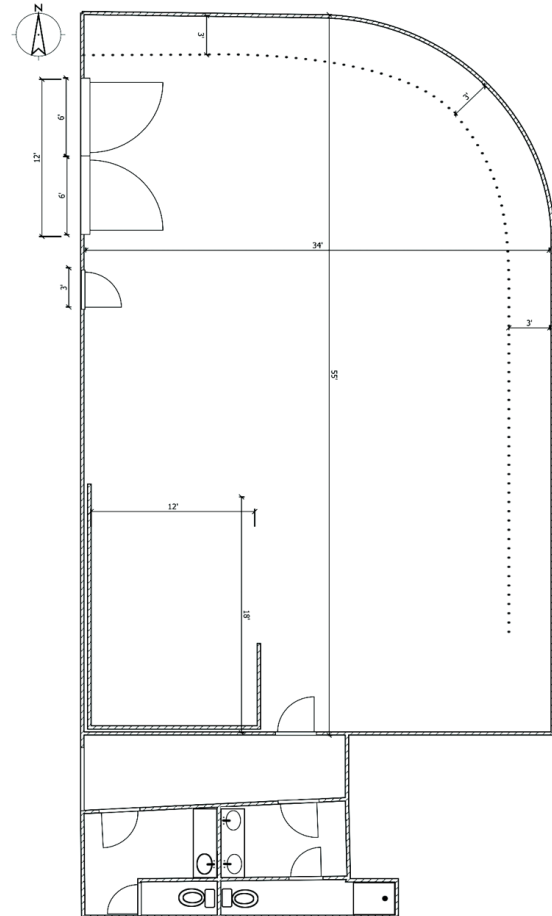

FEATURES

- Stage Access: 12' Roll-Up Door & Standard Door onto Stage
- Two Dressing Rooms with Make-Up Areas
- Two Restrooms
- 1 Shower
- High-Speed WiFi
- Pre-Built "Executive" Office Set Available
- Access to 150MB Broadband for Live Streaming or Upload

LIGHTING+GRIP¹

- Kino Flo, Mole Richardson & Arri HMI Lighting Packages
- Overhead Chimera F2 Lighting Bank
- Dana Dolly
- Full Grip Package including Dolly Track
- 20' x 20' Blue or Green Screen
- Teleprompter

RATES

Build Day: $500

Shoot or Pre-Light Day: $900

- Includes $100 flat rate for utilities & distribution package
- Our stage is available from 7 a.m. until 7 p.m. Monday - Sunday²
- Earlier or later start/wrap hours may be possible
- Rental is based on 10-hour day
- After 10 hours, an overtime rate of $100/hr. will be added to the final invoice

Strike Day: $550

- Studio walls are painted studio white
- Studio floor is rented "as is"
- Walls & floor can be painted or touched-up at additional charge

¹There is no charge for bringing in your own grip/electric package. Our electrical distribution is pin & Edison with two 100 amp stage boxes. Lighting and grip rental available for sound stage shoots only.

²On weekends, if you are new to our sound stage, we ask that you employ one of our vetted freelancers (grip/electrics), who will be able to open & close the facility & act as a studio manager on our behalf.